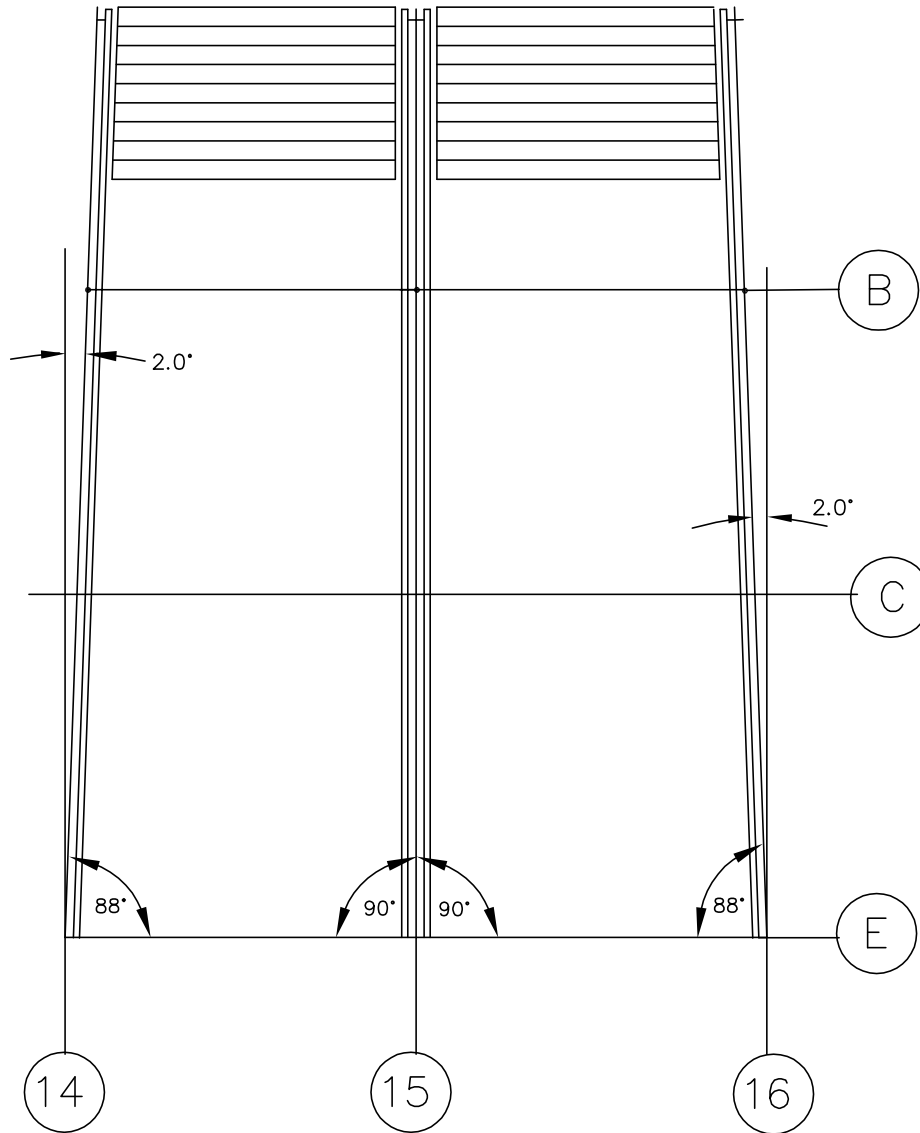

VAUGHT- HEMINGWAY STADIUM UNIVERERSITY, MS

PLAN VIEW

EXPLODED SECTION

TYP. BLADE SHOWING END CONDITION