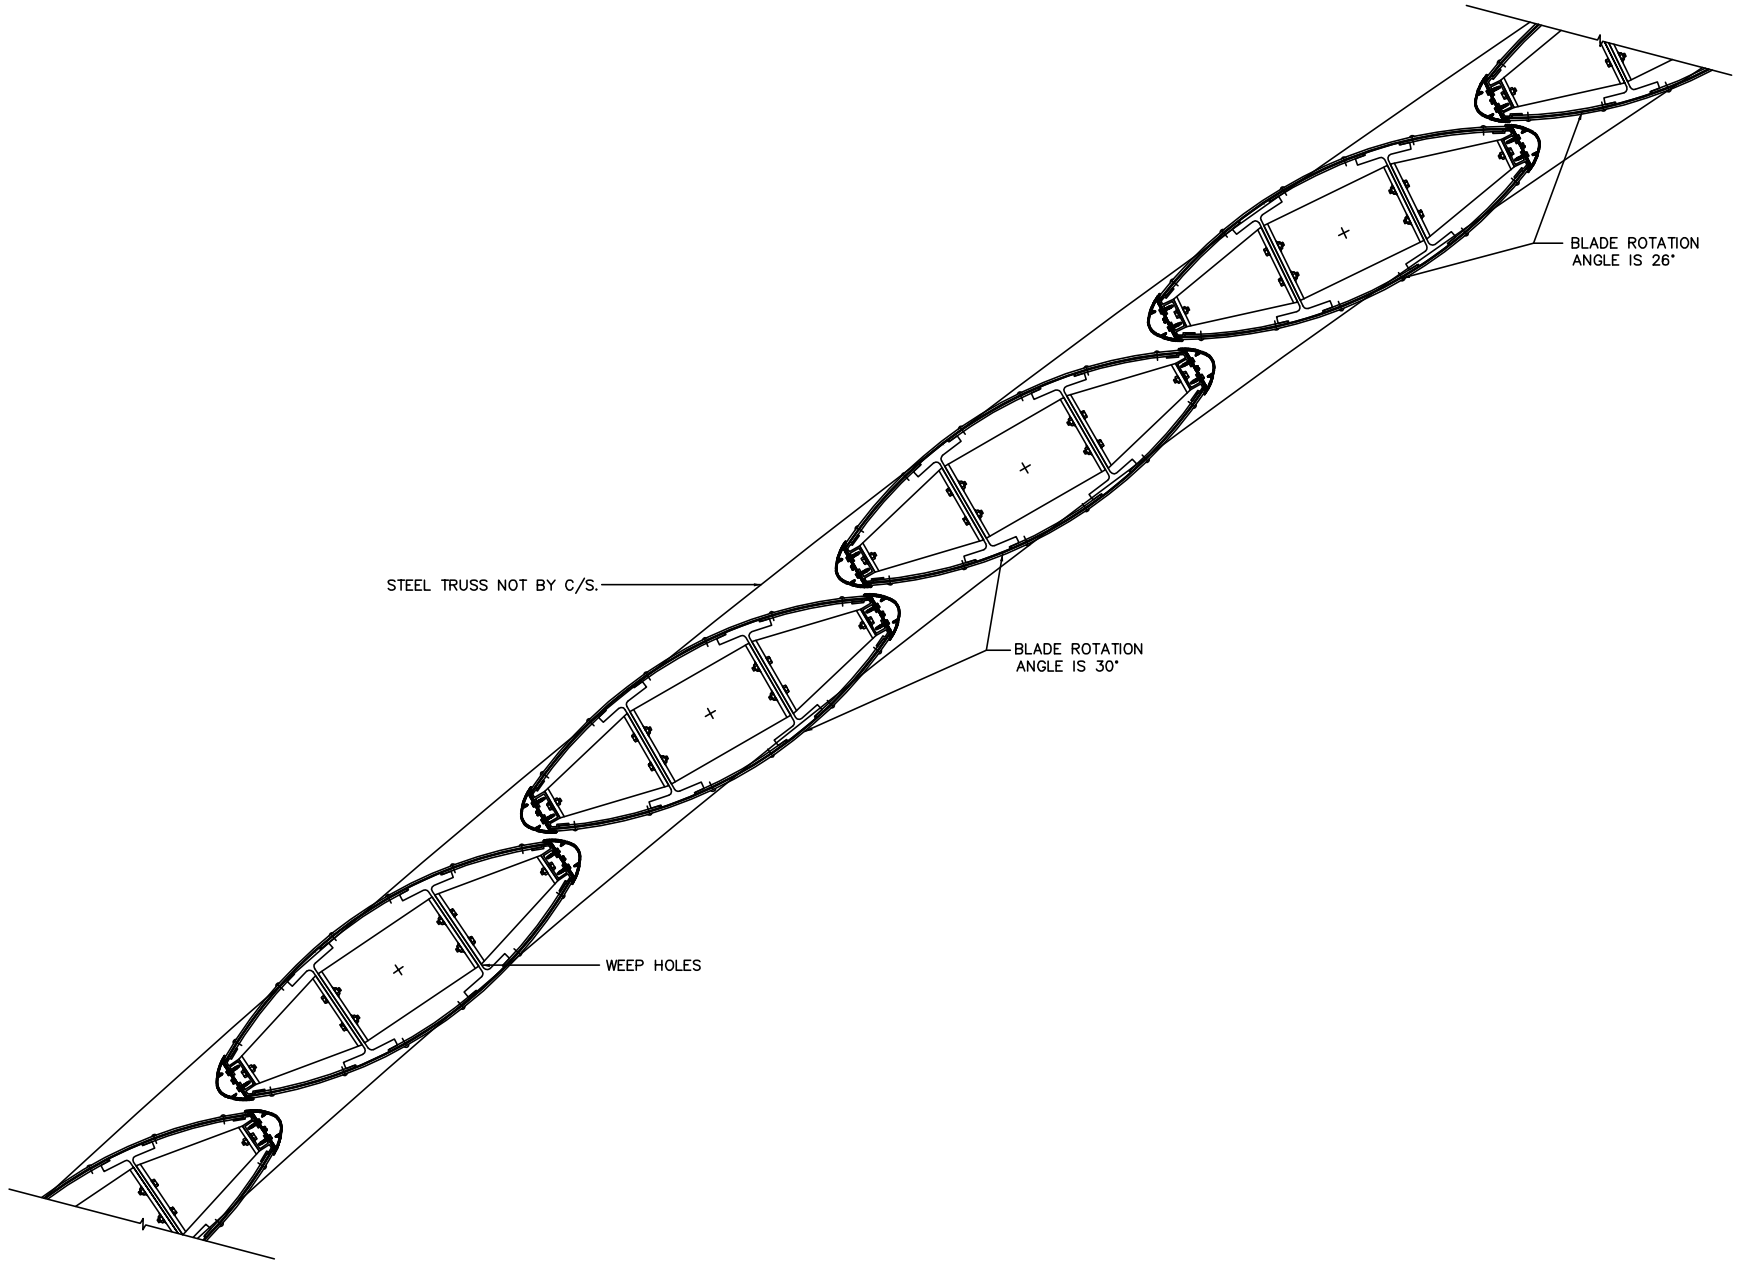

VAUGHT- HEMINGWAY STADIUM UNIVERERSITY, MS

PLAN VIEW

EXPLODED SECTION

TYP. BLADE SHOWING END CONDITION