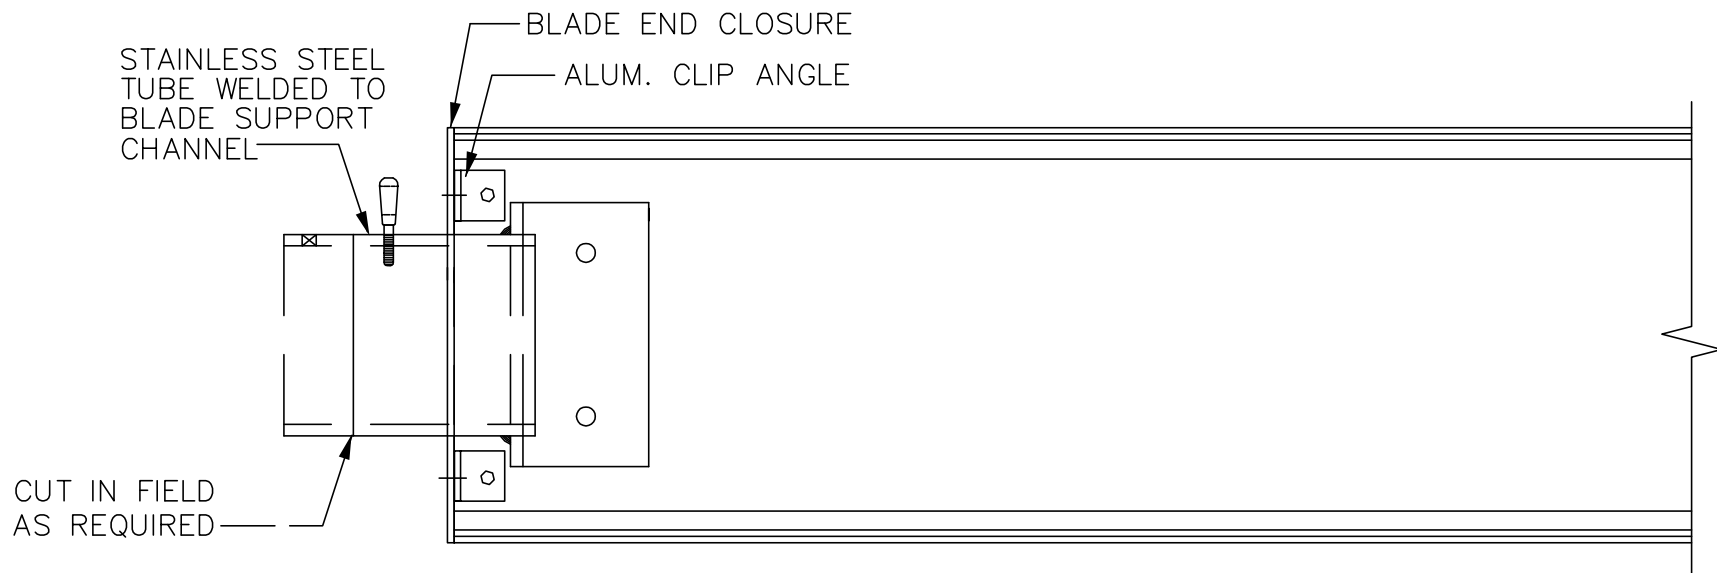

VAUGHT- HEMINGWAY STADIUM UNIVERERSITY, MS

PLAN VIEW

EXPLODED SECTION

TYP. BLADE SHOWING END CONDITION